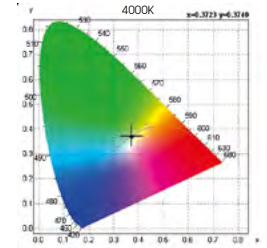

Pasos MacAdams
MacAdams steps