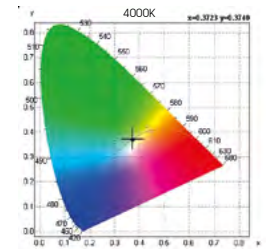

Pasos MacAdams
MacAdams steps